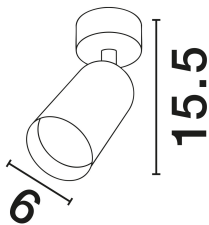

NOVA LUCE

PRODUCT DATASHEET

Version: 001

PRODUCT PHOTOGRAPH

TECHNICAL DRAWING

GENERAL INFORMATION

Product Code	9011532
Collection	Indoor
Product Category	Ceiling
Product Family	Reig
Mounting Location	Ceiling
Application Environment	Indoor
Specifications	N/A

DIMENSION & WEIGHT

LxWxH (cm)	D: 6 H: 15.5
Cut Out (cm)	N/A
Weight (Kgr)	0.17

MATERIAL & COLOR

Product Color	Sandy White
Body Material	Aluminium

APPLICATION & MOUNTING

Ambient Working Temp.	Max 45°C
Type of Protection	IP20
Dimmable	Yes
Type of Dimming	N/A
Mounting type	Surface
Mounting Depth (cm)	N/A
Led Module Replaceable	Yes
Light Source	GU10

Power (Nominal)	1x10W
Input voltage (Nominal)	100-240V
Mains Frequency	50/60Hz

PHOTOMETRICAL DATA

Luminous Flux	N/A
Color Temperature	N/A
Light Color (Designation)	N/A

WARRANTY

Warranty	3 Years
----------	----------------