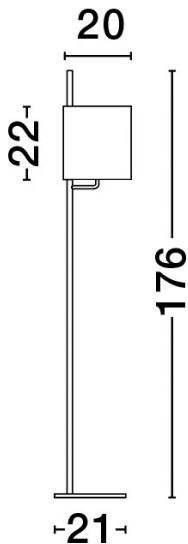

NOVA LUCE

PRODUCT DATASHEET

Version: 001

PRODUCT PHOTOGRAPH

GENERAL INFORMATION

Product Code	9180521
Collection	Decorative
Product Category	Floor
Product Family	Yama
Mounting Location	N/A
Application Environment	Indoor

DIMENSION & WEIGHT

LxWxH (cm)	D: 20 H: 176
Cut out (cm)	N/A
Weight (Kgr)	3.8

MATERIAL & COLOR

Product Color	White
Body Material	Aluminium & Fabric

TECHNICAL DRAWING

APPLICATION & MOUNTING

Ambient Working Temp.	Max 45 oC
Type of Protection	IP20
Dimmable	Depends on the lamp
Type of Dimming (Optional)	N/A
Mounting type	N/A
Mounting Depth (cm)	N/A
Led Module Replaceable	Yes
Light Source	LED E27

Power (Nominal)	Depends on the lamp
Input voltage (Nominal)	220-240Vac
Mains Frequency	50/60Hz

PHOTOMETRICAL DATA

Luminous Flux	Depends on the lamp
Color Temperature	Depends on the lamp
Light Color (Designation)	N/A