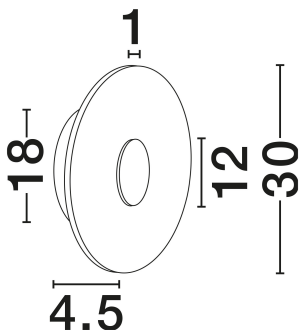

NOVA LUCE

PRODUCT DATASHEET

Version: 001

PRODUCT PHOTOGRAPH

GENERAL INFORMATION

Product Code	9019753
Collection	Indoor
Product Category	Wall
Product Family	Ember
Mounting Location	Wall
Application Environment	Indoor
Specifications	N/A

DIMENSION & WEIGHT

LxWxH (cm)	D: 30 W: 4.5
Cut Out (cm)	N/A
Weight (Kgr)	2.4

MATERIAL & COLOR

Product Color	Brass Gold & Natural
Body Material	Metal & Travertine

TECHNICAL DRAWING

APPLICATION & MOUNTING

Ambient Working Temp.	Max 45°C
Type of Protection	IP20
Dimmable	No
Type of Dimming	N/A
Mounting type	Surface
Mounting Depth (cm)	N/A
Led Module Replaceable	No
Light Source	LED

Power (Nominal)	14W
Input voltage (Nominal)	220-240V
Mains Frequency	50/60Hz

PHOTOMETRICAL DATA

Luminous Flux	869lm
Color Temperature	3000K
Light Color (Designation)	Warm White

WARRANTY

Warranty	3 Years
----------	----------------