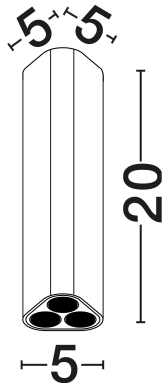

NOVA LUCE

PRODUCT DATASHEET

Version: 001

PRODUCT PHOTOGRAPH

TECHNICAL DRAWING

GENERAL INFORMATION

Product Code	9695104
Collection	Indoor
Product Category	Ceiling
Product Family	Etho
Mounting Location	Ceiling
Application Environment	Indoor
Specifications	N/A

DIMENSION & WEIGHT

LxWxH (cm)	L: 5 W: 5 H: 20
Cut Out (cm)	N/A
Weight (Kgr)	0.28

MATERIAL & COLOR

Product Color	Sandy White
Body Material	Aluminium

APPLICATION & MOUNTING

Ambient Working Temp.	Max 45°C
Type of Protection	IP20
Dimmable	No
Type of Dimming	N/A
Mounting type	Surface
Mounting Depth (cm)	N/A
Led Module Replaceable	No
Light Source	LED

Power (Nominal)	6W
Input voltage (Nominal)	220-240V
Mains Frequency	50/60Hz

PHOTOMETRICAL DATA

Luminous Flux	454lm
Color Temperature	3000K
Light Color (Designation)	Warm White

WARRANTY

Warranty	3 Years
----------	----------------