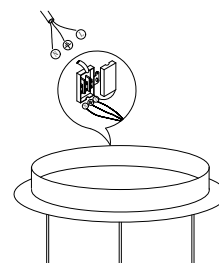

NOVA LUCE

9214175

1

Turn off the general switch

2

Drill holes & apply plastic anchors
With screws

3

Connect the wires

4

Apply the bottom nuts

5

Apply the side screws

6

Turn on the general switch