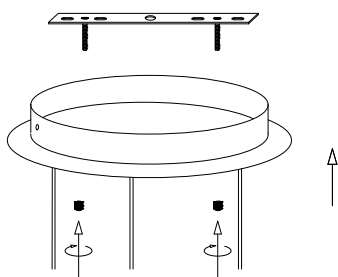

NOVA LUCE

9214175

1

Turn off the general switch

2

Drill holes & apply plastic anchors
With screws

3

Connect the wires

4

Apply the bottom nuts

5

Apply the side screws

6

Turn on the general switch