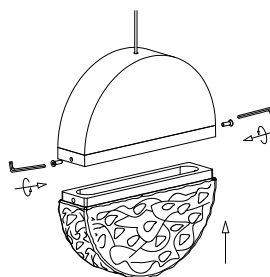

NOVA LUCE

9214175

1

Turn off the general switch

2

Drill holes & apply plastic anchors
With screws

3

Connect the wires

4

Apply the bottom nuts

5

Apply the side screws

6

Turn on the general switch