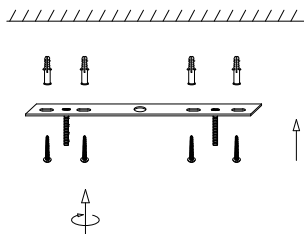

NOVA LUCE

9214175

1

Turn off the general switch

2

Drill holes & apply plastic anchors
With screws

3

Connect the wires

4

Apply the bottom nuts

5

Apply the side screws

6

Turn on the general switch