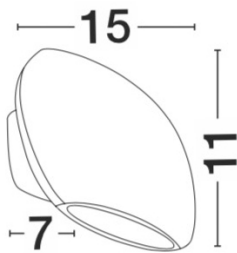

NOVA LUCE

PRODUCT DATASHEET

Version: 001

PRODUCT PHOTOGRAPH

TECHNICAL DRAWING

GENERAL INFORMATION

Product Code	741662
Collection	Outdoor
Product Category	Wall
Product Family	COMO
Mounting Location	Wall
Application Environment	Outdoor

DIMENSION & WEIGHT

LxWxH (cm)	L: 15 W: 7 H: 11
Cut out (cm)	N/A
Weight (Kgr)	0.5

MATERIAL & COLOR

Product Color	Dark Grey
Body Material	Aluminium & Glass

APPLICATION & MOUNTING

Ambient Working Temp.	Max 40 °C
Type of Protection	IP54
Dimmable	No
Type of Dimming (Optional)	N/A
Mounting type	Surface
Mounting Depth (cm)	N/A
Led Module Replaceable	No
Light Source	LED