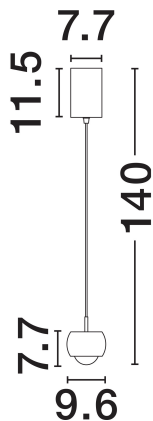

NOVA LUCE

PRODUCT DATASHEET

Version: 001

PRODUCT PHOTOGRAPH

TECHNICAL DRAWING

GENERAL INFORMATION

Product Code	9002073
Collection	Indoor
Product Category	Suspension
Product Family	Conga
Mounting Location	Wall
Application Environment	Indoor
Specifications	N/A

DIMENSION & WEIGHT

LxWxH (cm)	D: 9.6 H: 140
Cut Out (cm)	N/A
Weight (Kgr)	0.775

MATERIAL & COLOR

Product Color	Gold
Body Material	Aluminium & Acrylic

APPLICATION & MOUNTING

Ambient Working Temp.	Max 45°C
Type of Protection	IP20
Dimmable	No
Type of Dimming	N/A
Mounting type	Surface
Mounting Depth (cm)	N/A
Led Module Replaceable	No
Light Source	LED

Power (Nominal)	13W
Input voltage (Nominal)	220-240V
Mains Frequency	50/60Hz

PHOTOMETRICAL DATA

Luminous Flux	922lm
Color Temperature	3000K
Light Color (Designation)	Warm White

WARRANTY

Warranty	3 Years
----------	----------------