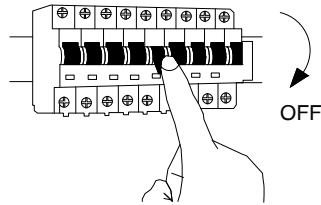

NOVA LUCE

9533522/ 9533524
9533521/ 9533523

①

Turn off the general switch

- 2. Drill holes & apply plastic anchors
- 3. Tie up screws
- 4. Connect the wires
- 5. Apply side screws by tying them up

⑥

Turn on the general switch