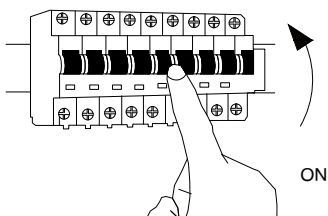

NOVA LUCE

9533522/ 9533524
9533521/ 9533523

①

Turn off the general switch

- 2. Drill holes & apply plastic anchors
- 3. Tie up screws
- 4. Connect the wires
- 5. Apply side screws by tying them up

⑥

Turn on the general switch