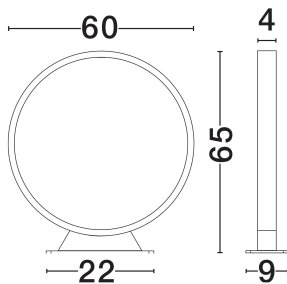

NOVA LUCE

PRODUCT DATASHEET

Version: 001

PRODUCT PHOTOGRAPH

TECHNICAL DRAWING

GENERAL INFORMATION

Product Code	9030114
Collection	Outdoor
Product Category	Bollard
Product Family	Metro
Mounting Location	Ground
Application Environment	Outdoor
Specifications	N/A

DIMENSION & WEIGHT

LxWxH (cm)	D: 60 H: 65 cm
Cut out (cm)	N/A
Weight (Kgr)	1.4

MATERIAL & COLOR

Product Color	Sandy Black
Body Material	Aluminium

APPLICATION & MOUNTING

Ambient Working Temp.	Max 45 oC
Type of Protection	IP54
Dimmable	No
Type of Dimming	N/A
Mounting type	Surface
Mounting Depth (cm)	N/A
Led Module Replaceable	No
Light Source	LED

Power (Nominal)	10w
Input voltage (Nominal)	220-240Vac
Mains Frequency	50/60Hz

PHOTOMETRICAL DATA

Luminus Flux	883lm
Color Temperature	3000K
Light Color (Designation)	Warm White

WARRANTY

Warranty	3 Years
----------	----------------