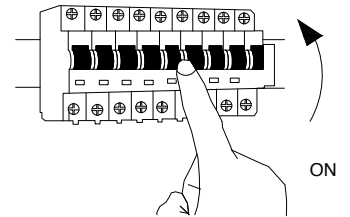

# NOVA LUCE

9416930

1

Turn off the general switch

2

Drill holes Apply Plastic Anchors  
With Screws

3

Connect The Wires

4

Apply The Glass

5

Apply the side screws

6

Turn on the general switch