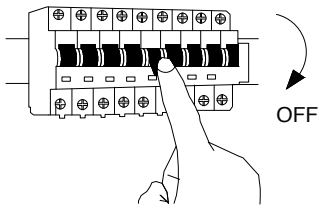

# NOVA LUCE

9416930

1

Turn off the general switch

2

Drill holes Apply Plastic Anchors  
With Screws

3

Connect The Wires

4

Apply The Glass

5

Apply the side screws

6

Turn on the general switch