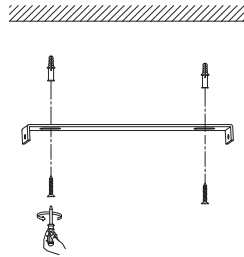

# NOVA LUCE

9416930

1

Turn off the general switch

2

Drill holes Apply Plastic Anchors  
With Screws

3

Connect The Wires

4

Apply The Glass

5

Apply the side screws

6

Turn on the general switch