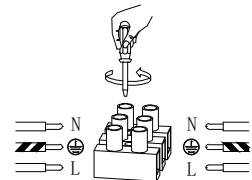

# NOVA LUCE

9416930

1

Turn off the general switch

2

Drill holes Apply Plastic Anchors  
With Screws

3

Connect The Wires

4

Apply The Glass

5

Apply the side screws

6

Turn on the general switch