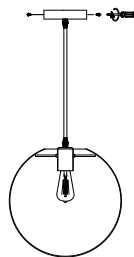

# NOVA LUCE

9416930

1

Turn off the general switch

2

Drill holes Apply Plastic Anchors  
With Screws

3

Connect The Wires

4

Apply The Glass

5

Apply the side screws

6

Turn on the general switch