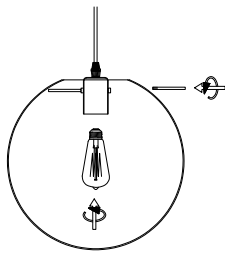

# NOVA LUCE

9416930

1

Turn off the general switch

2

Drill holes Apply Plastic Anchors  
With Screws

3

Connect The Wires

4

Apply The Glass

5

Apply the side screws

6

Turn on the general switch