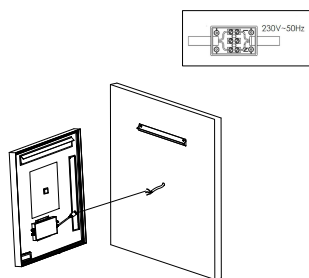

NOVA LUCE

9006040

1

Turn off the general switch

2

A B C D E
600 800 50 431 352

Map

3

Drill Holes apply plastic anchors
with screws

4

Connect the wires

5

Hang it on

6

Turn on the general switch

LED ON/OFF Demister ON/OFF