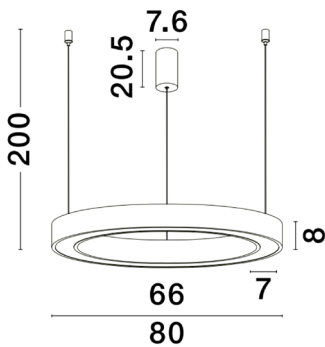

NOVA LUCE

PRODUCT DATASHEET

Version: 001

PRODUCT PHOTOGRAPH

TECHNICAL DRAWING

GENERAL INFORMATION

| | |
|-------------------------|------------|
| Product Code | 9345641 |
| Collection | Decorative |
| Product Category | Suspension |
| Product Family | Morbido |
| Mounting Location | Ceiling |
| Application Environment | Indoor |

DIMENSION & WEIGHT

| | |
|--------------|--------------|
| LxWxH (cm) | D: 80 H: 200 |
| Cut out (cm) | N/A |
| Weight (Kgr) | 6.2 |

MATERIAL & COLOR

| | |
|---------------|---------------------|
| Product Color | Sandy White |
| Body Material | Aluminium & Acrylic |

| | |
|-------------------------|-------------------|
| Power (Nominal) | 59W |
| Input voltage (Nominal) | 220-240Vac |
| Mains Frequency | 50/60Hz |

PHOTOMETRICAL DATA

| | |
|---------------------------|-------------------|
| Luminous Flux | 4076 lm |
| Color Temperature | 2700-4000K |
| Light Color (Designation) | WW - NW |