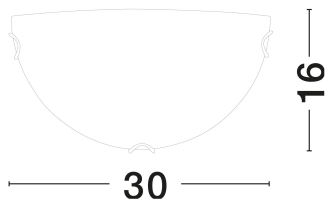

NOVA LUCE

PRODUCT DATASHEET

Version: 001

PRODUCT PHOTOGRAPH

GENERAL INFORMATION

Product Code	600403
Collection	Indoor
Product Category	Wall
Product Family	Anco
Mounting Location	Wall
Application Environment	Indoor
Specifications	N/A

DIMENSION & WEIGHT

LxWxH (cm)	L: 30 W: 7.5 H: 16
Cut Out (cm)	N/A
Weight (Kgr)	1.3

MATERIAL & COLOR

Product Color	Chrome & White Saturated
Body Material	Metal & Glass

TECHNICAL DRAWING

APPLICATION & MOUNTING