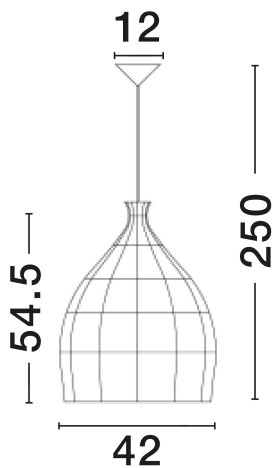

NOVA LUCE

PRODUCT DATASHEET

Version: 001

PRODUCT PHOTOGRAPH

TECHNICAL DRAWING

GENERAL INFORMATION

Product Code	9586702
Collection	Indoor
Product Category	Suspension
Product Family	Destin
Mounting Location	Ceiling
Application Environment	Indoor
Specifications	N/A

DIMENSION & WEIGHT

LxWxH (cm)	D: 42 H1: 54.5 H2: 250
Cut Out (cm)	N/A
Weight (Kgr)	1.6

MATERIAL & COLOR

Product Color	Gray
Body Material	Rattan

APPLICATION & MOUNTING

Ambient Working Temp.	Max 45°C
Type of Protection	IP20
Dimmable	Yes
Type of Dimming	N/A
Mounting type	Surface
Mounting Depth (cm)	N/A
Led Module Replaceable	Yes
Light Source	E27

Power (Nominal)	1x12W
Input voltage (Nominal)	100-240V
Mains Frequency	50/60Hz

PHOTOMETRICAL DATA

Luminus Flux	N/A
Color Temperature	N/A
Light Color (Designation)	N/A

WARRANTY

Warranty	3 Years
----------	----------------