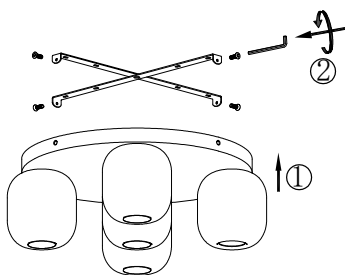

NOVA LUCE

9236228

1

Turn off the general switch

2

Drill holes & apply plastic anchors
With screws

3

Connect the wires

4

Apply the side screws

5

Apply the bulb

6

Turn on the general switch