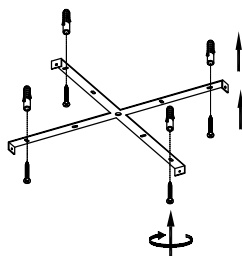

NOVA LUCE

9236228

1

Turn off the general switch

2

Drill holes & apply plastic anchors
With screws

3

Connect the wires

4

Apply the side screws

5

Apply the bulb

6

Turn on the general switch