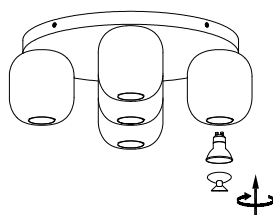

NOVA LUCE

9236228

1

Turn off the general switch

2

Drill holes & apply plastic anchors
With screws

3

Connect the wires

4

Apply the side screws

5

Apply the bulb

6

Turn on the general switch