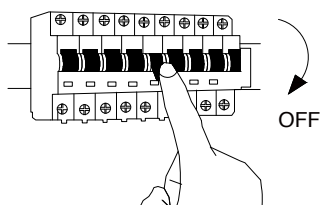

NOVA LUCE

9236228

1

Turn off the general switch

2

Drill holes & apply plastic anchors
With screws

3

Connect the wires

4

Apply the side screws

5

Apply the bulb

6

Turn on the general switch