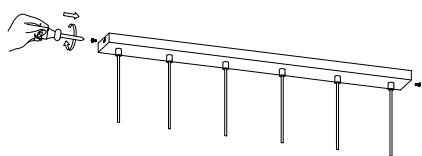

NOVA LUCE

9620159

1

Turn off the general switch

2

Drill holes
Apply plastic anchors with screws

3

Connect the wires

4

Tie up side screws
to make it stable

5

Apply the bulbs

6

Apply the glasses into place
by rotate

7

Turn on the general switch