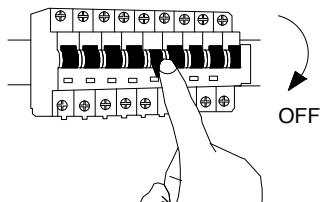

NOVA LUCE

9620159

1

Turn off the general switch

2

Drill holes
Apply plastic anchors with screws

3

Connect the wires

4

Tie up side screws
to make it stable

5

Apply the bulbs

6

Apply the glasses into place
by rotate

7

Turn on the general switch