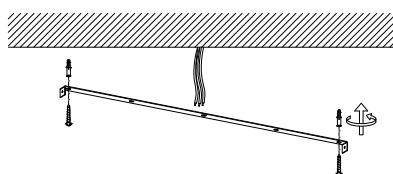

NOVA LUCE

9620159

1

Turn off the general switch

2

Drill holes
Apply plastic anchors with screws

3

Connect the wires

4

Tie up side screws
to make it stable

5

Apply the bulbs

6

Apply the glasses into place
by rotate

7

Turn on the general switch