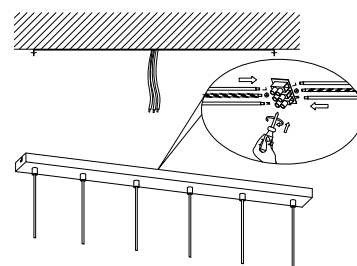

NOVA LUCE

9620159

1

Turn off the general switch

2

Drill holes
Apply plastic anchors with screws

3

Connect the wires

4

Tie up side screws
to make it stable

5

Apply the bulbs

6

Apply the glasses into place
by rotate

7

Turn on the general switch