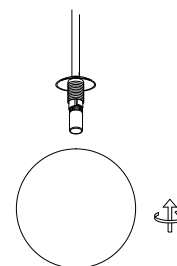

NOVA LUCE

9620159

1

Turn off the general switch

2

Drill holes
Apply plastic anchors with screws

3

Connect the wires

4

Tie up side screws
to make it stable

5

Apply the bulbs

6

Apply the glasses into place
by rotate

7

Turn on the general switch