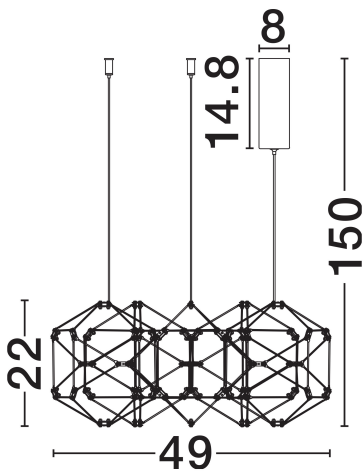

NOVA LUCE

PRODUCT DATASHEET

Version: 001

PRODUCT PHOTOGRAPH

TECHNICAL DRAWING

GENERAL INFORMATION

Product Code	9695212
Collection	Indoor
Product Category	Suspension
Product Family	Nebula
Mounting Location	Wall
Application Environment	Indoor
Specifications	N/A

DIMENSION & WEIGHT

LxWxH (cm)	D: 47 H: 150
Cut Out (cm)	N/A
Weight (Kgr)	1.1

MATERIAL & COLOR

Product Color	Gold
Body Material	Copper & Aluminium

APPLICATION & MOUNTING

Ambient Working Temp.	Max 45°C
Type of Protection	IP20
Dimmable	No
Type of Dimming	N/A
Mounting type	Surface
Mounting Depth (cm)	N/A
Led Module Replaceable	No
Light Source	LED

Power (Nominal)	21,6W
Input voltage (Nominal)	220-240V
Mains Frequency	50/60Hz

PHOTOMETRICAL DATA

Luminous Flux	1633,56lm
Color Temperature	3000K
Light Color (Designation)	Warm White

WARRANTY

Warranty	3 Years
----------	----------------