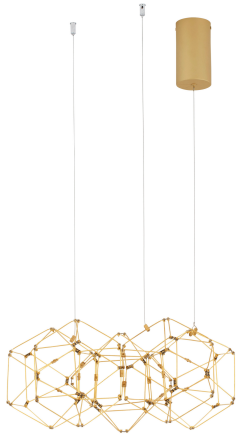

NOVA LUCE

PRODUCT DATASHEET

Version: 001

PRODUCT PHOTOGRAPH

TECHNICAL DRAWING

GENERAL INFORMATION

Product Code	9695212
Collection	Indoor
Product Category	Suspension
Product Family	Nebula
Mounting Location	Wall
Application Environment	Indoor
Specifications	N/A

DIMENSION & WEIGHT

LxWxH (cm)	D: 47 H: 150
Cut Out (cm)	N/A
Weight (Kgr)	1.1

MATERIAL & COLOR

Product Color	Gold
Body Material	Copper & Aluminium

APPLICATION & MOUNTING

Ambient Working Temp.	Max 45°C
Type of Protection	IP20
Dimmable	No
Type of Dimming	N/A
Mounting type	Surface
Mounting Depth (cm)	N/A
Led Module Replaceable	No
Light Source	LED