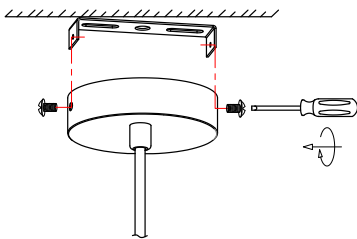

NOVA LUCE

9002682

1

Turn off the general switch

2

Drill holes & apply plastic anchors
With screws

3

Connect the wires

4

Apply the side screws

5

Apply the bulb

6

Turn on the general switch