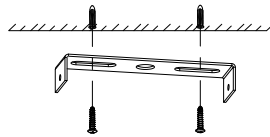

NOVA LUCE

9002682

1

Turn off the general switch

2

Drill holes & apply plastic anchors
With screws

3

Connect the wires

4

Apply the side screws

5

Apply the bulb

6

Turn on the general switch