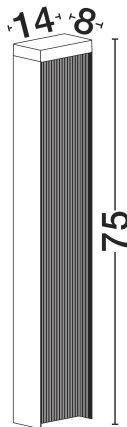

NOVA LUCE

PRODUCT DATASHEET

Version: 001

PRODUCT PHOTOGRAPH

GENERAL INFORMATION

Product Code	9136424
Collection	Outdoor
Product Category	Bollard
Product Family	Alley
Mounting Location	Ground
Application Environment	Outdoor
Specifications	N/A

DIMENSION & WEIGHT

LxWxH (cm)	L:14 W:8 H:75 cm
Cut out (cm)	N/A
Weight (Kgr)	2.26

TECHNICAL DRAWING

MATERIAL & COLOR

Product Color	Dark Anthracite
Body Material	Aluminium & Glass

APPLICATION & MOUNTING

Ambient Working Temp.	Max 45 oC
Type of Protection	IP65
Dimmable	No
Type of Dimming	N/A
Mounting type	Surface
Mounting Depth (cm)	N/A
Led Module Replaceable	No
Light Source	LED

Power (Nominal)	8w
Input voltage (Nominal)	220-240Vac
Mains Frequency	50/60Hz

PHOTOMETRICAL DATA

Luminous Flux	365lm
Color Temperature	3000K
Light Color (Designation)	Warm White

WARRANTY

Warranty	3 Years
----------	----------------