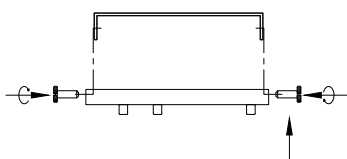

NOVA LUCE

9009254

1

Turn off the general switch

2

Drill holes & apply plastic anchors
With screws

3

Connect the wires

4

Apply the side screws

5

Apply the bulb

6

Apply the glass
& Apply the side screws

7

Turn on the general switch