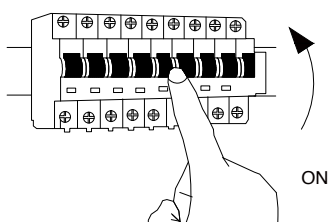

NOVA LUCE

9009254

1

Turn off the general switch

2

Drill holes & apply plastic anchors
With screws

3

Connect the wires

4

Apply the side screws

5

Apply the bulb

6

Apply the glass
& Apply the side screws

7

Turn on the general switch