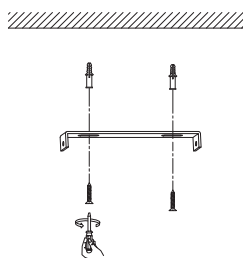

NOVA LUCE

9009254

1

Turn off the general switch

2

Drill holes & apply plastic anchors
With screws

3

Connect the wires

4

Apply the side screws

5

Apply the bulb

6

Apply the glass
& Apply the side screws

7

Turn on the general switch