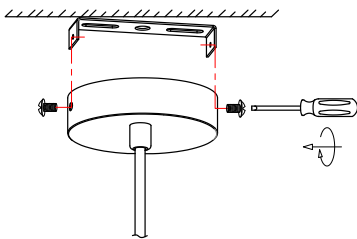

NOVA LUCE

9002676

1

Turn off the general switch

2

Drill holes & apply plastic anchors
With screws

3

Connect the wires

4

Apply the side screws

5

Apply the bulb

6

Turn on the general switch