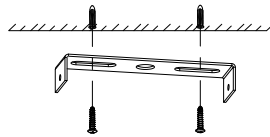

NOVA LUCE

9002676

1

Turn off the general switch

2

Drill holes & apply plastic anchors
With screws

3

Connect the wires

4

Apply the side screws

5

Apply the bulb

6

Turn on the general switch