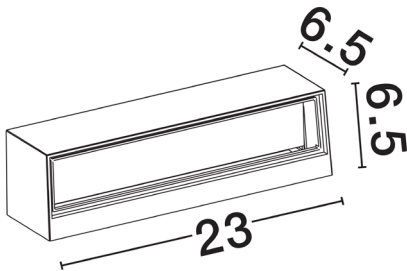

NOVA LUCE

PRODUCT DATASHEET

Version: 001

PRODUCT PHOTOGRAPH

TECHNICAL DRAWING

GENERAL INFORMATION

Product Code	9030808
Collection	Outdoor
Product Category	Wall
Product Family	Flora
Mounting Location	Wall
Application Environment	Outdoor
Specifications	Antisalt Protection

DIMENSION & WEIGHT

LxWxH (cm)	D: 13 H: 120
Cut out (cm)	N/A
Weight (Kgr)	1.95

MATERIAL & COLOR

Product Color	Black
Body Material	Aluminium & Pc

APPLICATION & MOUNTING

Ambient Working Temp.	Max 45 oC
Type of Protection	IP54
Dimmable	No
Type of Dimming (Optional)	N/A
Mounting type	Surface
Mounting Depth (cm)	N/A
Led Module Replaceable	No
Light Source	LED

NOVA LUCE S.A

Schimatari Viotias
32009, Greece

+30 22620 58 121
+30 22620 56 743

info@novaluce.com
www.novaluce.com