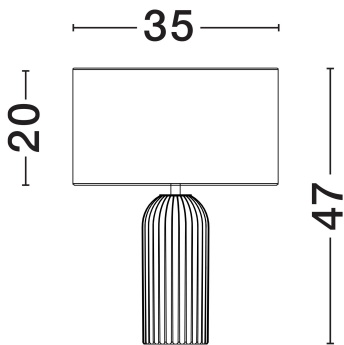

NOVA LUCE

PRODUCT DATASHEET

Version: 001

PRODUCT PHOTOGRAPH

TECHNICAL DRAWING

GENERAL INFORMATION

Product Code	9540244
Collection	Indoor
Product Category	Table
Product Family	Ammos
Mounting Location	Table
Application Environment	Indoor
Specifications	N/A

DIMENSION & WEIGHT

LxWxH (cm)	D: 35 H: 47
Cut Out (cm)	N/A
Weight (Kgr)	2.1

MATERIAL & COLOR

Product Color	Gray
Body Material	Concrete & Fabric Shade

APPLICATION & MOUNTING

Ambient Working Temp.	Max 45°C
Type of Protection	IP20
Dimmable	N/A
Type of Dimming	N/A
Mounting type	Surface
Mounting Depth (cm)	N/A
Led Module Replaceable	Yes
Light Source	E27