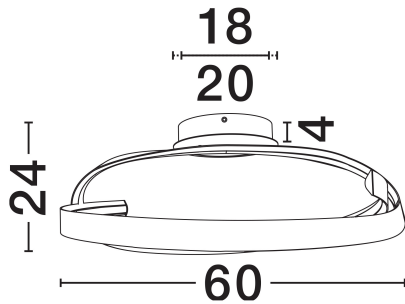

## TECHNICAL DRAWING

## DIMENSION & WEIGHT

LxWxH (cm)	D: 60 H: 24
Cut Out (cm)	N/A
Weight (Kgr)	2.5