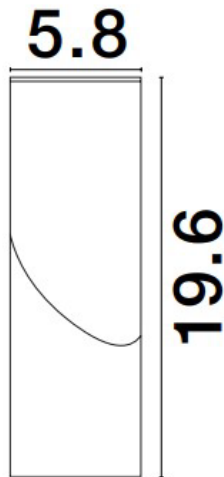

DIMENSION & WEIGHT

LxWxH (cm)	D: 5,8 H: 19,6
Cut out (cm)	0
Weight (Kgr)	0.708

TECHNICAL DRAWING

MATERIAL & COLOR

Product Color	Black
Body Material	Aluminium
Cover Material	N/A

APPLICATION & MOUNTING

Ambient Working Temp.	45 C
Type of Protection	IP20
Protection Class IK	N/A
Dimmable	NO
Type of Dimming (Optional)	N/A
Mounting type	Surface
Mounting Depth (cm)	Ceiling
Led Module Replaceable	N/A
Light Source	LED
Adjustable	Yes

NOVA LUCE

PRODUCT DATASHEET

Version: 001

ELECTRICAL DATA

Power (Nominal)	11 W
Input voltage (Nominal)	N/A
Mains Frequency	50/60Hz
Output voltage	N/A
Output Current	N/A
Power Factor	N/A
Efficiency	N/A
SVM	N/A
Pst	N/A
Class	N/A

PHOTOMETRICAL DATA

Luminus Flux	938 lm
Luminous Efficacy	85,27 lm/W
Color Temperature	3000 K
Light Color (Designation)	Warm White
CRI	>90
SDCM	N/A
Beam Angle	N/A
UGR	N/A

LIFESPAN

Lifetime	N/A
----------	------------