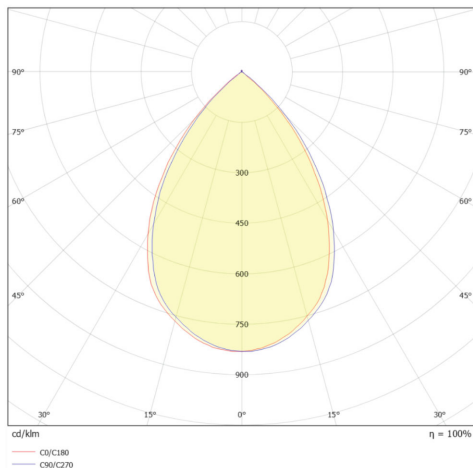

NOVA LUCE

PRODUCT DATASHEET

Version: 001

ELECTRICAL DATA

Power (Nominal)	11 W
Input voltage (Nominal)	N/A
Mains Frequency	50/60Hz
Output voltage	N/A
Output Current	N/A
Power Factor	N/A
Efficiency	N/A
SVM	N/A
Pst	N/A
Class	N/A

PHOTOMETRICAL DATA

Luminus Flux	938 lm
Luminous Efficacy	85,27 lm/W
Color Temperature	3000 K
Light Color (Designation)	Warm White
CRI	>90
SDCM	N/A
Beam Angle	N/A
UGR	N/A

LIFESPAN

Lifetime	N/A

CERTIFICATES

Certificates	CE, UKCA

WARRANTY

Warranty	5 years

LIGHT DISTRIBUTION

NOVA LUCE S.A

Schimatari Viotias
32009, Greece

+30 22620 58 121
+30 22620 56 743

info@novaluce.com
www.novaluce.com