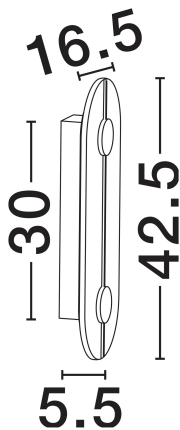

NOVA LUCE

PRODUCT DATASHEET

Version: 001

PRODUCT PHOTOGRAPH

TECHNICAL DRAWING

GENERAL INFORMATION

Product Code	9019744
Collection	Indoor
Product Category	Wall
Product Family	Aider
Mounting Location	Wall
Application Environment	Indoor
Specifications	N/A

DIMENSION & WEIGHT

LxWxH (cm)	L: 16.5 W: 6 H: 42.5
Cut Out (cm)	N/A
Weight (Kgr)	1.7

MATERIAL & COLOR

Product Color	Brass Gold
Body Material	Steel, Aluminium & Imitated Alabaster

APPLICATION & MOUNTING

Ambient Working Temp.	Max 45°C
Type of Protection	IP20
Dimmable	No
Type of Dimming	N/A
Mounting type	Surface
Mounting Depth (cm)	N/A
Led Module Replaceable	No
Light Source	LED

Power (Nominal)	19W
Input voltage (Nominal)	220-240V
Mains Frequency	50/60Hz

PHOTOMETRICAL DATA

Luminous Flux	866lm
Color Temperature	3000K
Light Color (Designation)	Warm White

WARRANTY

Warranty	3 Years
----------	----------------