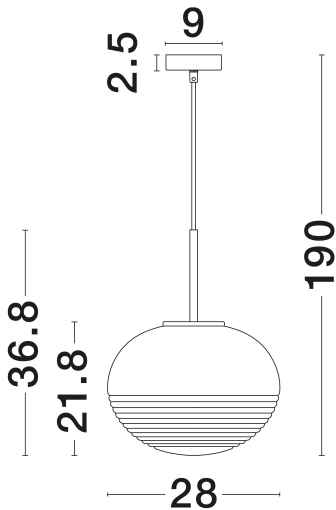

NOVA LUCE

PRODUCT DATASHEET

Version: 001

PRODUCT PHOTOGRAPH

TECHNICAL DRAWING

GENERAL INFORMATION

Product Code	9236750
Collection	Indoor
Product Category	Suspension
Product Family	Maeve
Mounting Location	Ceiling
Application Environment	Indoor
Specifications	N/A

DIMENSION & WEIGHT

LxWxH (cm)	D: 28 H: 190
Cut Out (cm)	N/A
Weight (Kgr)	0.9

MATERIAL & COLOR

Product Color	Clear & Brass Gold
Body Material	Glass & Metal

APPLICATION & MOUNTING

Ambient Working Temp.	Max 45°C
Type of Protection	IP20
Dimmable	Yes
Type of Dimming	N/A
Mounting type	Surface
Mounting Depth (cm)	N/A
Led Module Replaceable	Yes
Light Source	E27

Power (Nominal)	1x12W
Input voltage (Nominal)	100-240V
Mains Frequency	50/60Hz

PHOTOMETRICAL DATA

Luminous Flux	N/A
Color Temperature	N/A
Light Color (Designation)	N/A

WARRANTY

Warranty	3 Years
----------	----------------