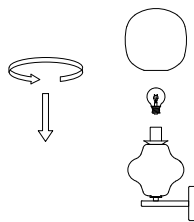

NOVA LUCE

9009124

1

Turn off the general switch

2

Drill holes & apply plastic anchors
With screws

3

Connect the wires

4

Apply the side screws

5

By rotating
Apply the glass into place

6

Turn on the general switch