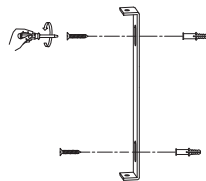

NOVA LUCE

9009124

1

Turn off the general switch

2

Drill holes & apply plastic anchors
With screws

3

Connect the wires

4

Apply the side screws

5

By rotating
Apply the glass into place

6

Turn on the general switch