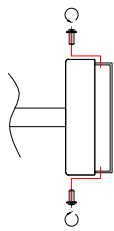

NOVA LUCE

9009124

1

Turn off the general switch

2

Drill holes & apply plastic anchors
With screws

3

Connect the wires

4

Apply the side screws

5

By rotating
Apply the glass into place

6

Turn on the general switch