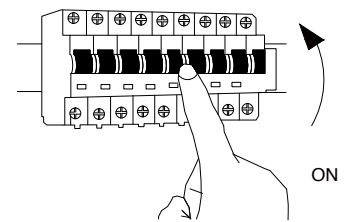

NOVA LUCE

9009124

1

Turn off the general switch

2

Drill holes & apply plastic anchors
With screws

3

Connect the wires

4

Apply the side screws

5

By rotating
Apply the glass into place

6

Turn on the general switch