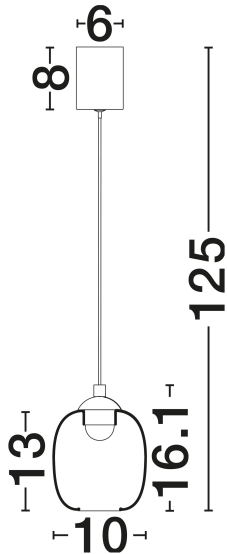

## PRODUCT PHOTOGRAPH

## TECHNICAL DRAWING

## DIMENSION & WEIGHT

LxWxH (cm)	D: 10 H: 125
Cut Out (cm)	N/A
Weight (Kgr)	0.43