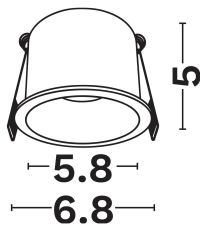

NOVA LUCE

PRODUCT DATASHEET

Version: 001

PRODUCT PHOTOGRAPH

GENERAL INFORMATION

Product Code	9011487
Product Category	Downlights GU10
Product Family	Moal
Mounting Location	
Application Environment	Indoor

DIMENSION & WEIGHT

LxWxH (cm)	D: 6.8 H:5
Cut out (cm)	5,9
Weight (Kgr)	N/A

TECHNICAL DRAWING

MATERIAL & COLOR

Product Color	White & Gold
Body Material	Aluminium
Cover Material	N/A

APPLICATION & MOUNTING

Ambient Working Temp.	45 C
Type of Protection	IP20
Protection Class IK	N/A
Dimmable	N/A
Type of Dimming (Optional)	N/A
Mounting type	Recessed
Mounting Depth (cm)	Ceiling
Led Module Replaceable	Yes
Light Source	Led Gu10
Adjustable	No