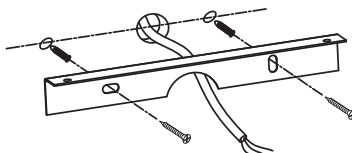

NOVA LUCE

7201601

1

Turn off the general switch

2

Drill holes & apply plastic anchors
With screws

3

Connect the wires

4

Apply the screws

5

Apply the bulb in place

6

Turn on the general switch