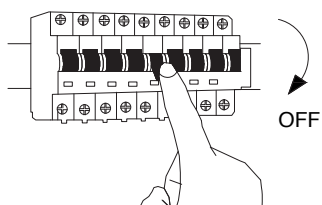

NOVA LUCE

7201601

1

Turn off the general switch

2

Drill holes & apply plastic anchors
With screws

3

Connect the wires

4

Apply the screws

5

Apply the bulb in place

6

Turn on the general switch