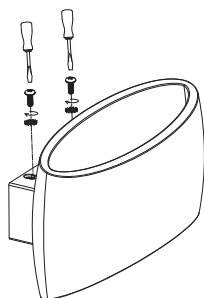

NOVA LUCE

7201601

1

Turn off the general switch

2

Drill holes & apply plastic anchors
With screws

3

Connect the wires

4

Apply the screws

5

Apply the bulb in place

6

Turn on the general switch