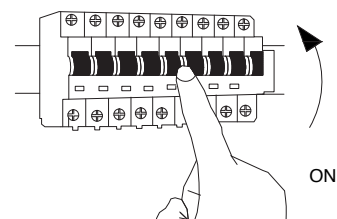

NOVA LUCE

7201601

1

Turn off the general switch

2

Drill holes & apply plastic anchors
With screws

3

Connect the wires

4

Apply the screws

5

Apply the bulb in place

6

Turn on the general switch