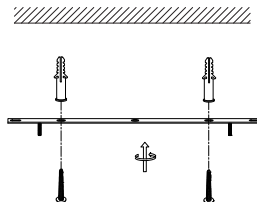

NOVA LUCE

9124115

1

Turn off the general switch

2

Drill holes & apply plastic anchors
With screws

3

Connect the wires

4

Apply the nuts

5

Adjust

6

Turn on the general switch