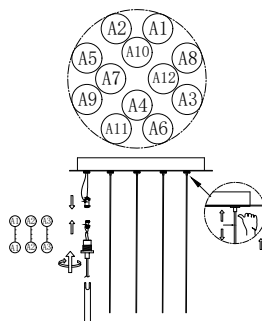

NOVA LUCE

9124115

1

Turn off the general switch

2

Drill holes & apply plastic anchors
With screws

3

Connect the wires

4

Apply the nuts

5

Adjust

6

Turn on the general switch