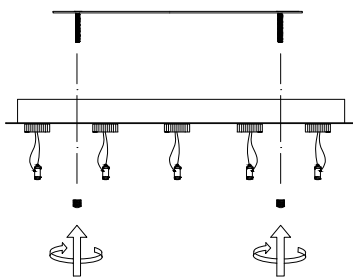

NOVA LUCE

9124115

1

Turn off the general switch

2

Drill holes & apply plastic anchors
With screws

3

Connect the wires

4

Apply the nuts

5

Adjust

6

Turn on the general switch