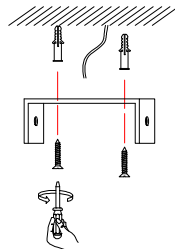

# NOVA LUCE

9085242

1

Turn off the general switch

2

Drill holes & apply plastic anchors  
With screws

3

Connect the wires

4

Apply the side screws of the  
Hanging element

5

Apply the side screws  
Of the object

6

Turn on the general switch