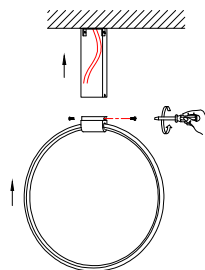

# NOVA LUCE

9085242

1

Turn off the general switch

2

Drill holes & apply plastic anchors  
With screws

3

Connect the wires

4

Apply the side screws of the  
Hanging element

5

Apply the side screws  
Of the object

6

Turn on the general switch