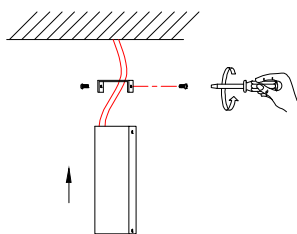

# NOVA LUCE

9085242

1

Turn off the general switch

2

Drill holes & apply plastic anchors  
With screws

3

Connect the wires

4

Apply the side screws of the  
Hanging element

5

Apply the side screws  
Of the object

6

Turn on the general switch