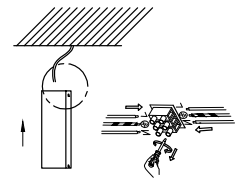

# NOVA LUCE

9085242

1

Turn off the general switch

2

Drill holes & apply plastic anchors  
With screws

3

Connect the wires

4

Apply the side screws of the  
Hanging element

5

Apply the side screws  
Of the object

6

Turn on the general switch