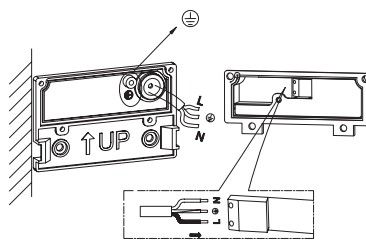

NOVA LUCE

9030811 9030812 9030813
9030814

1

Turn off the general switch

2

3

Remove the screws

4

Apply the screws

5

Connect wires

6

Apply the screws with
The side screws

7

Turn on the general switch