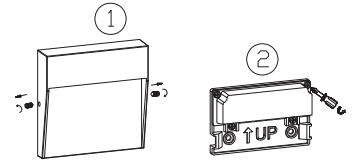

NOVA LUCE

9030811 9030812 9030813
9030814

1

Turn off the general switch

2

3

Remove the screws

4

Apply the screws

5

Connect wires

6

Apply the screws with
The side screws

7

Turn on the general switch