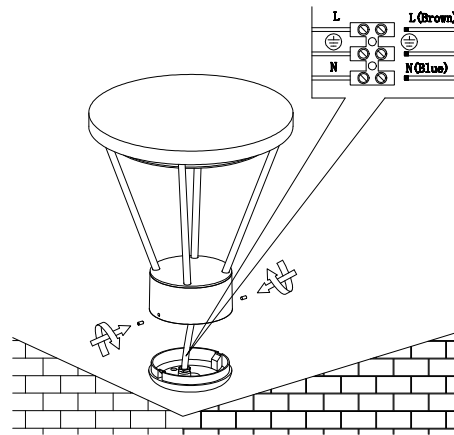

NOVA LUCE

9030572

1. Turn off the general switch

2. Untie screws & upper part

3. Tie up screws

4. Connect wires & apply side screws

5. Turn on the general switch