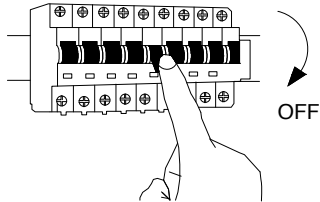

NOVA LUCE

9030572

1. Turn off the general switch

2. Untie screws & upper part

3. Tie up screws

4. Connect wires & apply side screws

5. Turn on the general switch