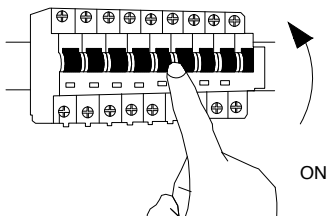

NOVA LUCE

9030572

1. Turn off the general switch

2. Untie screws & upper part

3. Tie up screws

4. Connect wires & apply side screws

5. Turn on the general switch