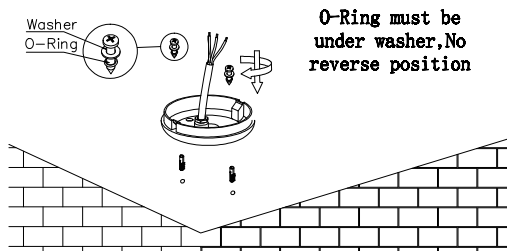

NOVA LUCE

9030572

1. Turn off the general switch

2. Untie screws & upper part

3. Tie up screws

4. Connect wires & apply side screws

5. Turn on the general switch