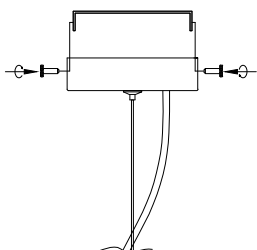

NOVA LUCE

9204025

①

Turn off the general Switch

②

Drill holes & apply plastic anchors
With screws

③

Connect the wires

④

Apply the side screws

⑤

Instal glass shades

⑥

Turn on the general switch