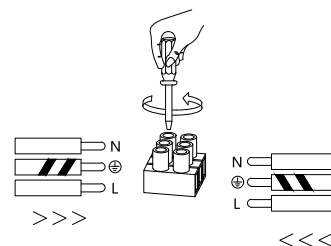

NOVA LUCE

9204025

①

Turn off the general Switch

②

Drill holes & apply plastic anchors
With screws

③

Connect the wires

④

Apply the side screws

⑤

Instal glass shades

⑥

Turn on the general switch