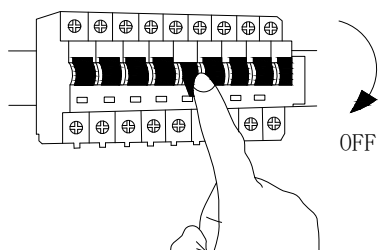

NOVA LUCE

9204025

①

Turn off the general Switch

②

Drill holes & apply plastic anchors
With screws

③

Connect the wires

④

Apply the side screws

⑤

Instal glass shades

⑥

Turn on the general switch