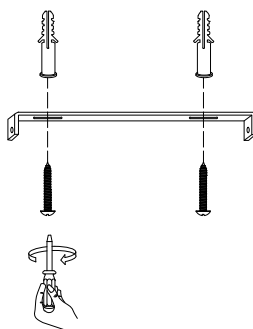

NOVA LUCE

9204025

①

Turn off the general Switch

②

Drill holes & apply plastic anchors
With screws

③

Connect the wires

④

Apply the side screws

⑤

Instal glass shades

⑥

Turn on the general switch