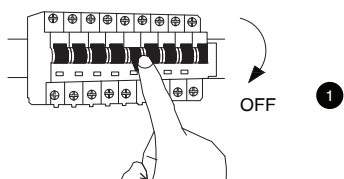

NOVA LUCE

9236299

1. Turn off the general switch
2. Apply side screws
3. Drill holes & Apply plastic anchors
4. Apply screws
5. Connect the wires
6. Place the product into place
7. Turn on the general switch