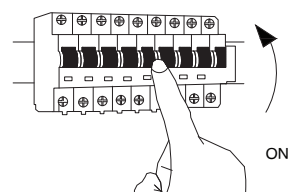

NOVA LUCE

9236299

1. Turn off the general switch
2. Apply side screws
3. Drill holes & Apply plastic anchors
4. Apply screws
5. Connect the wires
6. Place the product into place
7. Turn on the general switch