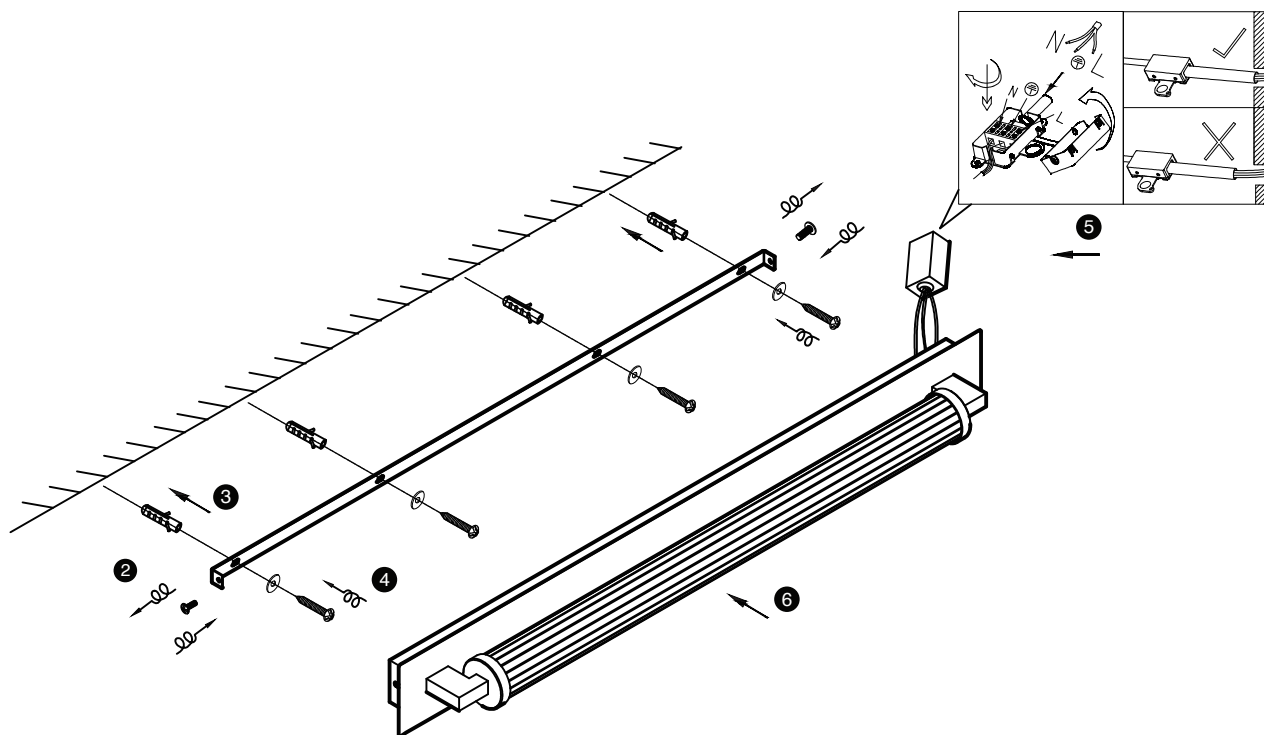

NOVA LUCE

9236299

1. Turn off the general switch
2. Apply side screws
3. Drill holes & Apply plastic anchors
4. Apply screws
5. Connect the wires
6. Place the product into place
7. Turn on the general switch