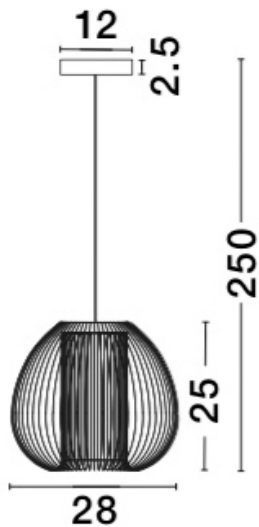

TECHNICAL DRAWING

GENERAL INFORMATION

Product Code	9586152
Collection	Decorative
Product Category	Suspension
Product Family	Desire
Mounting Location	Ceiling
Application Environment	Indoor

DIMENSION & WEIGHT

LxWxH (cm)	D: 28 H: 250
Cut out (cm)	N/A
Weight (Kgr)	2.0

MATERIAL & COLOR

Product Color	White
Body Material	Aluminium

APPLICATION & MOUNTING

Ambient Working Temp.	Max 45 oC
Type of Protection	IP20
Dimmable	Depends on the lamp
Type of Dimming (Optional)	N/A
Mounting type	Ceiling
Mounting Depth (cm)	N/A
Led Module Replaceable	Yes
Light Source	LED E27

NOVA LUCE S.A

Schimatari Viotias
32009, Greece

+30 22620 58 121
+30 22620 56 743

info@novaluce.com
www.novaluce.com