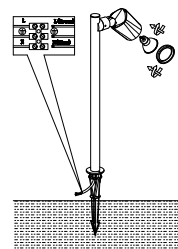

# NOVA LUCE

9030156

1

Turn off the general switch

2

Apply the element with the screws

3

Connect the wires