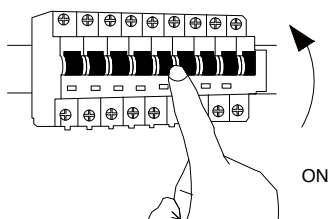

# NOVA LUCE

9030156

1

Turn off the general switch

2

Apply the element with the screws

3

Connect the wires

4

Turn on the general switch