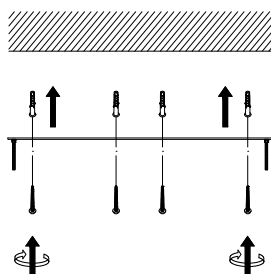

# NOVA LUCE

9416900

1

Turn off the general switch

2

Drill holes & apply plastic anchors  
With screws

3

Connect the wires

4

Apply the caps  
& remove the glass holder

5

Apply the glass in to place

6

Turn on the general switch