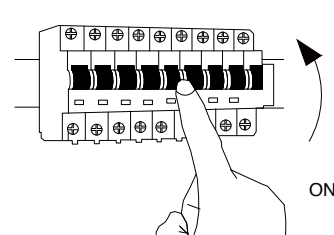

# NOVA LUCE

9416900

1

Turn off the general switch

2

Drill holes & apply plastic anchors  
With screws

3

Connect the wires

4

Apply the caps  
& remove the glass holder

5

Apply the glass in to place

6

Turn on the general switch