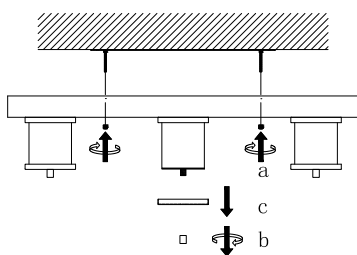

# NOVA LUCE

9416900

1

Turn off the general switch

2

Drill holes & apply plastic anchors  
With screws

3

Connect the wires

4

Apply the caps  
& remove the glass holder

5

Apply the glass in to place

6

Turn on the general switch