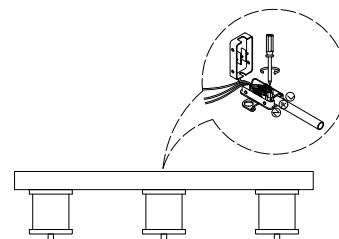

# NOVA LUCE

9416900

1

Turn off the general switch

2

Drill holes & apply plastic anchors  
With screws

3

Connect the wires

4

Apply the caps  
& remove the glass holder

5

Apply the glass in to place

6

Turn on the general switch