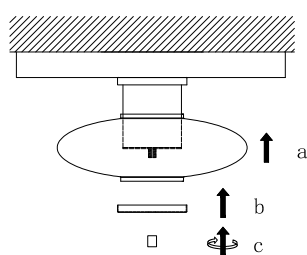

# NOVA LUCE

9416900

1

Turn off the general switch

2

Drill holes & apply plastic anchors  
With screws

3

Connect the wires

4

Apply the caps  
& remove the glass holder

5

Apply the glass in to place

6

Turn on the general switch