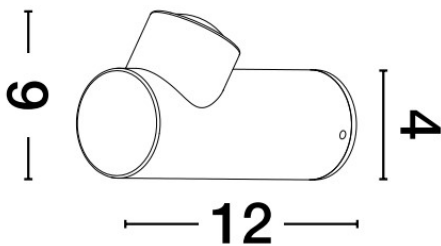

NOVA LUCE

PRODUCT DATASHEET

Version: 001

PRODUCT PHOTOGRAPH

GENERAL INFORMATION

Product Code	9136176
Collection	Outdoor
Product Category	Wall
Product Family	BRICE
Mounting Location	Wall
Application Environment	Outdoor

DIMENSION & WEIGHT

LxWxH (cm)	L: 6 W: 12 H: 4
Cut out (cm)	N/A
Weight (Kgr)	0.1

MATERIAL & COLOR

Product Color	Black
Body Material	Aluminium & Glass

TECHNICAL DRAWING

APPLICATION & MOUNTING

Ambient Working Temp.	Max 40 oC
Type of Protection	IP54
Dimmable	No
Type of Dimming (Optional)	N/A
Mounting type	Surface
Mounting Depth (cm)	N/A
Led Module Replaceable	No
Light Source	LED