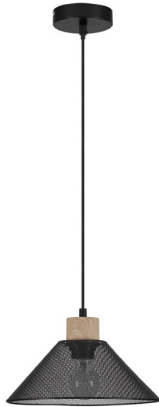

NOVA LUCE

PRODUCT DATASHEET

Version: 001

PRODUCT PHOTOGRAPH

TECHNICAL DRAWING

GENERAL INFORMATION

| | |
|-------------------------|------------|
| Product Code | 9620128 |
| Collection | Decorative |
| Product Category | Suspension |
| Product Family | Ian |
| Mounting Location | Ceiling |
| Application Environment | Indoor |

DIMENSION & WEIGHT

| | |
|--------------|--------------|
| LxWxH (cm) | D: 26 H: 110 |
| Cut out (cm) | N/A |
| Weight (Kgr) | 0.4 |

MATERIAL & COLOR

| | |
|---------------|------------|
| Product Color | Matt Black |
| Body Material | Metal |