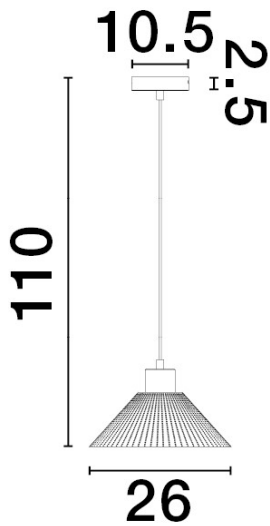

NOVA LUCE

PRODUCT DATASHEET

Version: 001

PRODUCT PHOTOGRAPH

TECHNICAL DRAWING

GENERAL INFORMATION

| | |
|-------------------------|------------|
| Product Code | 9620128 |
| Collection | Decorative |
| Product Category | Suspension |
| Product Family | Ian |
| Mounting Location | Ceiling |
| Application Environment | Indoor |

DIMENSION & WEIGHT

| | |
|--------------|--------------|
| LxWxH (cm) | D: 26 H: 110 |
| Cut out (cm) | N/A |
| Weight (Kgr) | 0.4 |

MATERIAL & COLOR

| | |
|---------------|------------|
| Product Color | Matt Black |
| Body Material | Metal |

| | |
|-------------------------|----------------------------|
| Power (Nominal) | Depends on the lamp |
| Input voltage (Nominal) | 220-240Vac |
| Mains Frequency | 50/60Hz |

PHOTOMETRICAL DATA

| | |
|---------------------------|----------------------------|
| Luminous Flux | Depends on the lamp |
| Color Temperature | Depends on the lamp |
| Light Color (Designation) | N/A |