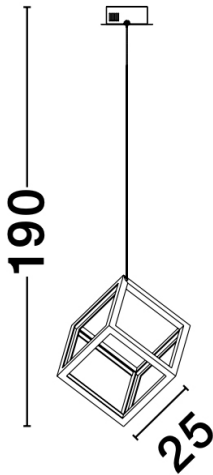

NOVA LUCE

PRODUCT DATASHEET

Version: 001

PRODUCT PHOTOGRAPH

TECHNICAL DRAWING

GENERAL INFORMATION

Product Code	9818251
Collection	Decorative
Product Category	Suspension
Product Family	Gabbia
Mounting Location	Ceiling
Application Environment	Indoor

DIMENSION & WEIGHT

LxWxH (cm)	L: 25 W: 25 H: 190
Cut out (cm)	N/A
Weight (Kgr)	1.5

MATERIAL & COLOR

Product Color	Sandy Black
Body Material	Aluminium & Silicone

APPLICATION & MOUNTING

Ambient Working Temp.	Max 45 oC
Type of Protection	IP20
Dimmable	No
Type of Dimming (Optional)	N/A
Mounting type	Ceiling
Mounting Depth (cm)	N/A
Led Module Replaceable	No
Light Source	LED