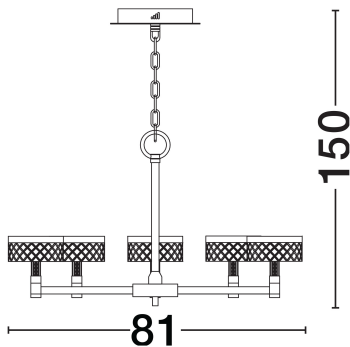

GENERAL INFORMATION

Product Code	9186945
Collection	Indoor
Product Category	Suspension
Product Family	Bion
Mounting Location	Wall
Application Environment	Indoor
Specifications	N/A

DIMENSION & WEIGHT

LxWxH (cm)	D: 80.7 H: 150
Cut Out (cm)	N/A
Weight (Kgr)	9.8

MATERIAL & COLOR

Product Color	Brass Gold
Body Material	Metal & Acrylic

APPLICATION & MOUNTING

Ambient Working Temp.	Max 45°C
Type of Protection	IP20
Dimmable	No
Type of Dimming	N/A
Mounting type	Surface
Mounting Depth (cm)	N/A
Led Module Replaceable	No
Light Source	LED

NOVA LUCE S.A

Schimatari Viotias
32009, Greece

+30 22620 58 121
+30 22620 56 743

info@novaluce.com
www.novaluce.com