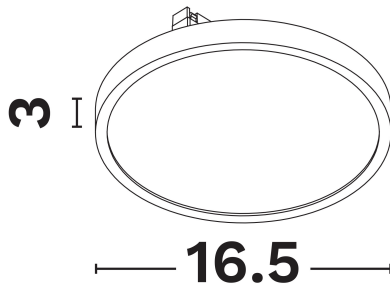

## TECHNICAL DRAWING

## DIMENSION & WEIGHT

LxWxH (cm)	D: 16.5 H: 3
Cut Out (cm)	N/A
Weight (Kgr)	0.405

### PHOTOMETRICAL DATA

Luminous Flux	<b>547lm</b>
Color Temperature	<b>3000K</b>
Light Color (Designation)	<b>Warm White</b>