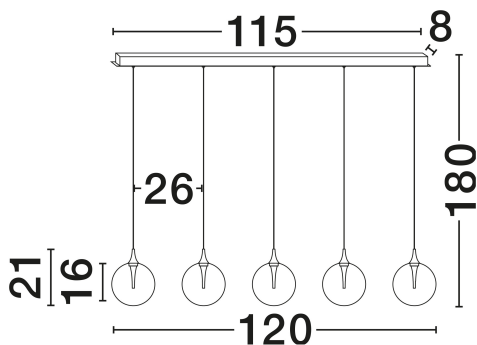

NOVA LUCE

PRODUCT DATASHEET

Version: 001

PRODUCT PHOTOGRAPH

TECHNICAL DRAWING

GENERAL INFORMATION

Product Code	9416964
Collection	Indoor
Product Category	Suspension
Product Family	Orenda
Mounting Location	Ceiling
Application Environment	Indoor
Specifications	N/A

DIMENSION & WEIGHT

LxWxH (cm)	L: 115 W: 16 H: 180
Cut Out (cm)	N/A
Weight (Kgr)	3.9

MATERIAL & COLOR

Product Color	Gradient Champagne, & Brass Gold. Matt Black
Body Material	Glass & Metal

APPLICATION & MOUNTING

Ambient Working Temp.	Max 45°C
Type of Protection	IP20
Dimmable	Yes
Type of Dimming	Triac
Mounting type	Surface
Mounting Depth (cm)	N/A
Led Module Replaceable	No
Light Source	LED

NOVA LUCE S.A

Schimatari Viotias
32009, Greece

+30 22620 58 121
+30 22620 56 743

info@novaluce.com
www.novaluce.com

NOVA LUCE

PRODUCT DATASHEET

Version: 001

ELECTRICAL DATA

Power (Nominal)	20W
Input voltage (Nominal)	220-240V
Mains Frequency	50/60Hz

PHOTOMETRICAL DATA