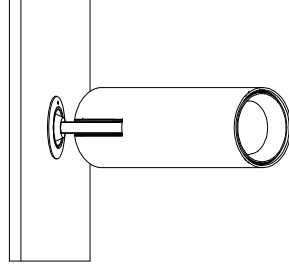

NOVA LUCE

9492896

1. Turn off the general switch

2. Put the product into place

3. Connect the wires

4. Tight it up

5. Click them together

6. Push to click in place