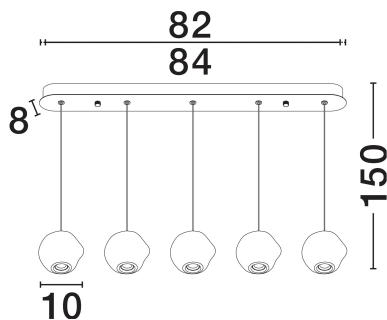

NOVA LUCE

PRODUCT DATASHEET

Version: 001

PRODUCT PHOTOGRAPH

TECHNICAL DRAWING

GENERAL INFORMATION

Product Code	9511013
Collection	Indoor
Product Category	Suspension
Product Family	Ifos
Mounting Location	Wall
Application Environment	Indoor
Specifications	N/A

DIMENSION & WEIGHT

LxWxH (cm)	L: 84 W: 10.5 H: 150
Cut Out (cm)	N/A
Weight (Kgr)	4.25

MATERIAL & COLOR

Product Color	Sandy Black & Chrome
Body Material	Metal & Acrylic

APPLICATION & MOUNTING

Ambient Working Temp.	Max 45°C
Type of Protection	IP20
Dimmable	Yes
Type of Dimming	Triac
Mounting type	Surface
Mounting Depth (cm)	N/A
Led Module Replaceable	No
Light Source	LED

Power (Nominal)	25W
Input voltage (Nominal)	220-240V
Mains Frequency	50/60Hz

PHOTOMETRICAL DATA

Luminous Flux	1340lm
Color Temperature	3000K
Light Color (Designation)	Warm White

WARRANTY

Warranty	3 Years
----------	----------------