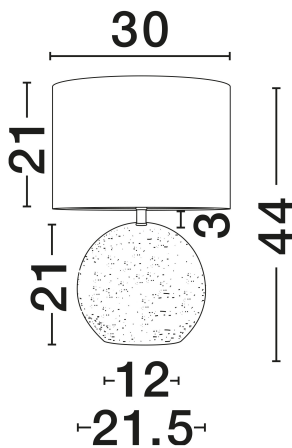

NOVA LUCE

PRODUCT DATASHEET

Version: 001

PRODUCT PHOTOGRAPH

TECHNICAL DRAWING

GENERAL INFORMATION

Product Code	9001068
Collection	Indoor
Product Category	Table
Product Family	Nagomi
Mounting Location	Table
Application Environment	Indoor
Specifications	N/A

DIMENSION & WEIGHT

LxWxH (cm)	D: 30 H: 44
Cut Out (cm)	N/A
Weight (Kgr)	3.2

MATERIAL & COLOR

Product Color	Beige
Body Material	Ceramic

APPLICATION & MOUNTING

Ambient Working Temp.	Max 45°C
Type of Protection	IP20
Dimmable	Yes
Type of Dimming	N/A
Mounting type	Surface
Mounting Depth (cm)	N/A
Led Module Replaceable	Yes
Light Source	E27