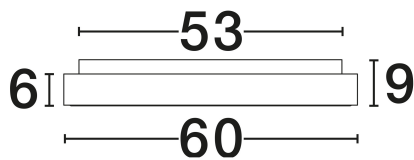

NOVA LUCE

PRODUCT DATASHEET

Version: 001

PRODUCT PHOTOGRAPH

TECHNICAL DRAWING

GENERAL INFORMATION

Product Code	9353855
Collection	Indoor
Product Category	Ceiling
Product Family	Rando Thin
Mounting Location	Ceiling
Application Environment	Indoor
Specifications	N/A

DIMENSION & WEIGHT

LxWxH (cm)	D: 60 H: 9
Cut Out (cm)	N/A
Weight (Kgr)	4.3

MATERIAL & COLOR

Product Color	Brushed Coffee
Body Material	Aluminium & Acrylic

APPLICATION & MOUNTING

Ambient Working Temp.	Max 45°C
Type of Protection	IP20
Dimmable	Yes
Type of Dimming	Triac
Mounting type	Surface
Mounting Depth (cm)	N/A
Led Module Replaceable	No
Light Source	LED

Power (Nominal)	50W
Input voltage (Nominal)	220-240V
Mains Frequency	50/60Hz

PHOTOMETRICAL DATA

Luminous Flux	2864lm
Color Temperature	3000K
Light Color (Designation)	Warm White

WARRANTY

Warranty	3 Years
----------	----------------